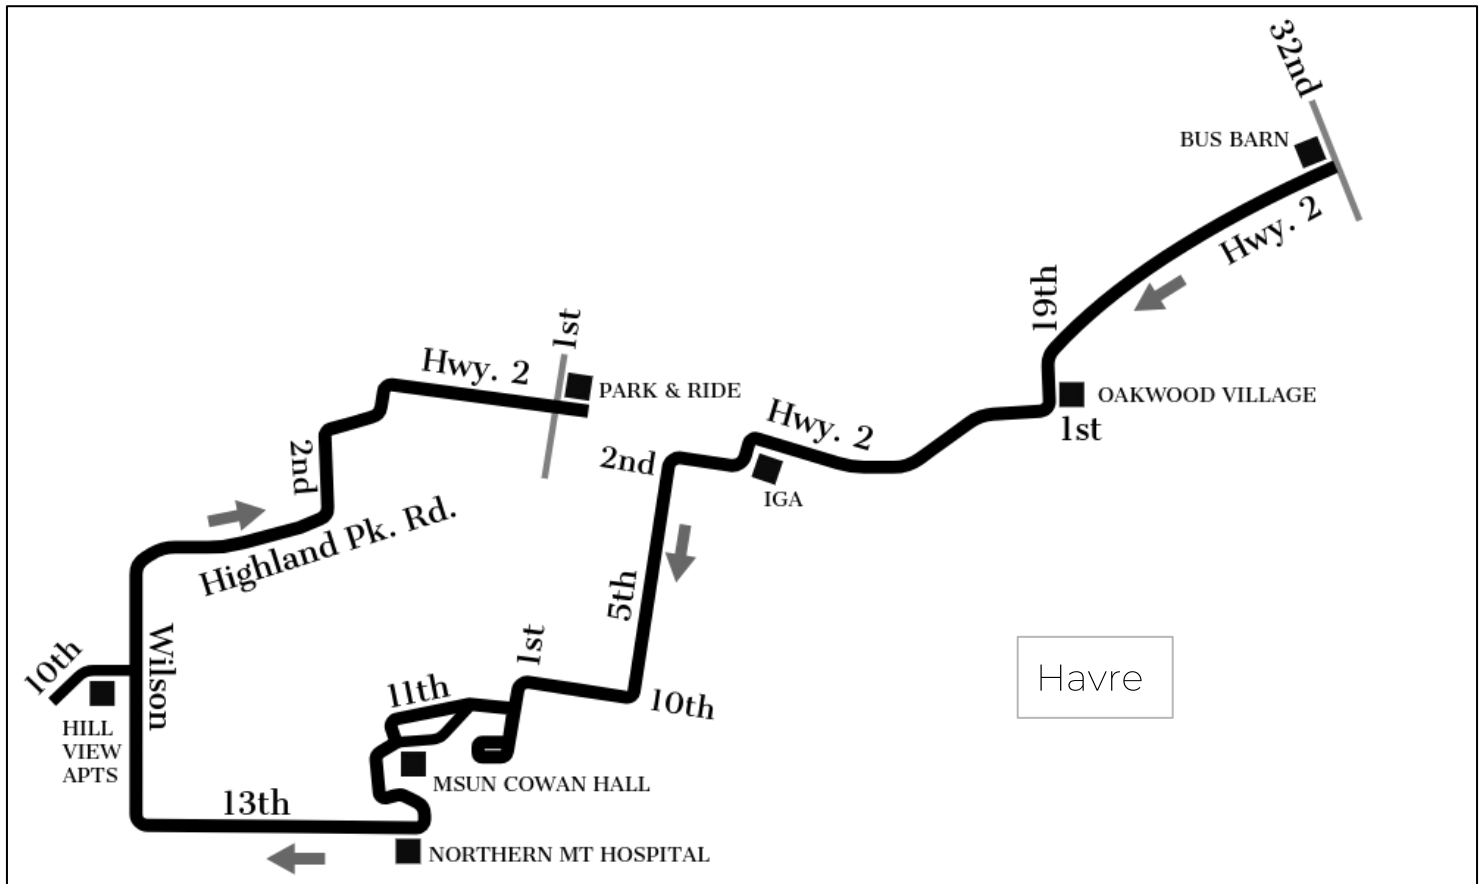

PURPLE LINE

Havre local: Bus Barn, Park & Ride (Mon-Fri)

MONDAY THROUGH FRIDAY	
Bus Barn (Havre)	6:35a
Oakwood Village (Havre)	6:40a
IGA (Havre)	6:44a
MSUN Cowan Hall (Havre)	6:48a
Northern MT Hospital (Havre)	6:50a
Hill View Apartments (Havre)	6:58a
Park and Ride (Havre)	7:04a

At the Park & Ride stop, this bus connects to the Blue Line to Rocky Boys.