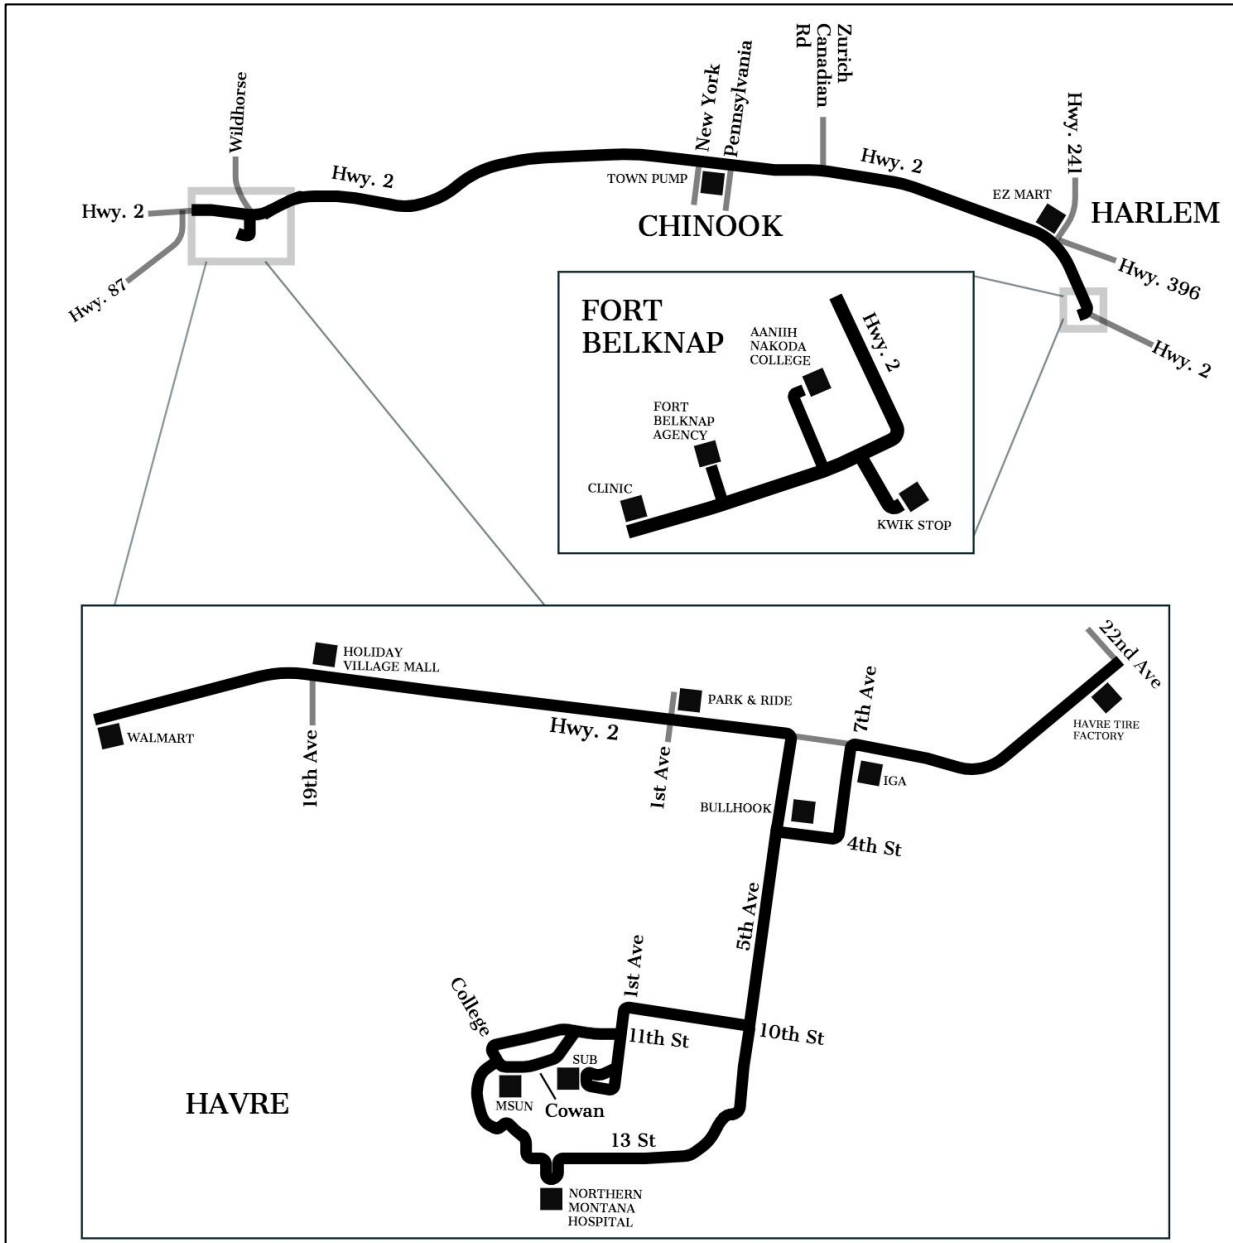

# RED LINE Havre - Fort Belknap (Mon-Fri)

TO FORT BELKNAP - MONDAY THROUGH FRIDAY		
IGA (Havre)	-	3:15p
Bullhook (Havre)	-	3:16p
MSUN Cowan Hall (Havre)	-	3:20p
Specialty Clinic (Havre)	-	call stop
Northern MT Hospital (Havre)	-	3:25p
Family Medical Center (Havre)	-	call stop
Holiday Village Mall (Havre)	-	3:35p
Park and Ride (Havre)	6:55a	3:40p
IGA (Havre)	7:00a	-
Havre Tire Factory	7:03a	-
Town Pump (Chinook)	7:25a	4:10p
EZ Mart (Harlem)	7:50a	4:40p
Kwik Stop (Fort Belknap)	8:00a	4:45p

TO HAVRE - MONDAY THROUGH FRIDAY		
Kwik Stop (Fort Belknap)	8:00a	5:00p
EZ Mart (Harlem)	8:05a	5:05p
Town Pump (Chinook)	8:30a	5:25p
Havre Tire Factory	-	5:45p
IGA (Havre)	9:00a	5:50p
Bullhook (Havre)	9:01a	-
MSUN Cowan Hall (Havre)	9:05a	-
Specialty Clinic (Havre)	call stop	-
Northern MT Hospital (Havre)	9:10a	-
Family Medical Center (Havre)	call stop	-
Park and Ride (Havre)	9:25a	-
Holiday Village Mall (Havre)	9:35a	-
Wal-Mart (Havre)	9:36a	-