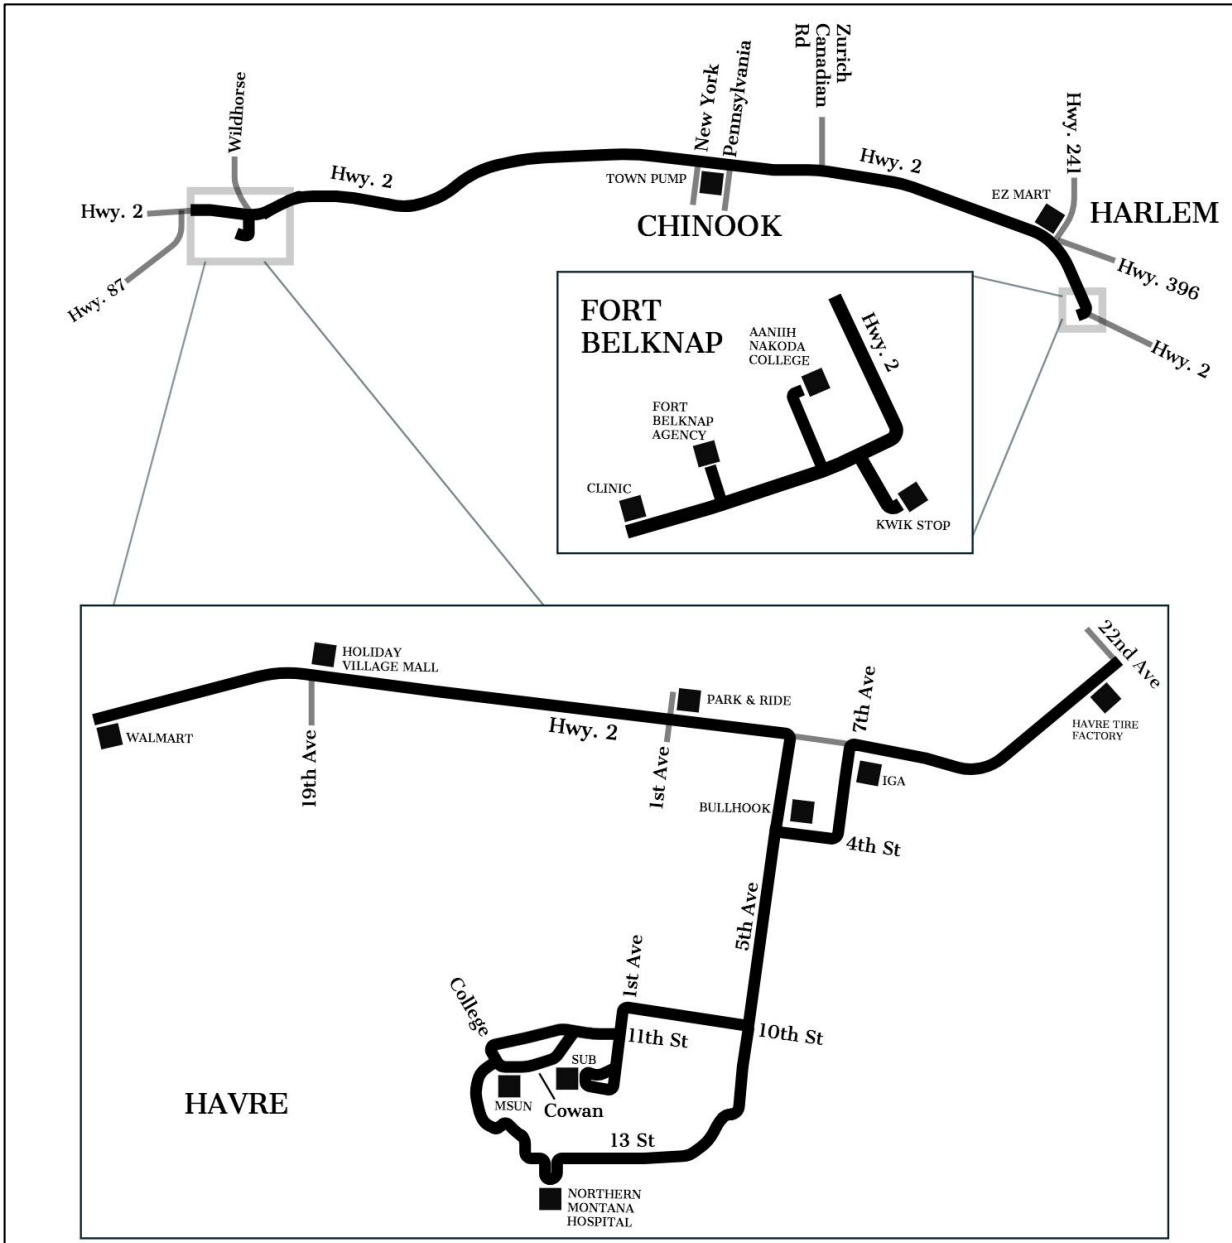

YELLOW LINE

Havre - Fort Belknap (Mon, Wed, Fri)

TO FORT BELKNAP - MON, WED, FRI	
IGA (Havre)	11:00a
MSUN Cowan Hall (Havre)	11:05a
Specialty Clinic (Havre)	call stop
Northern MT Hospital (Havre)	11:15a
Family Medical Center (Havre)	call stop
Park and Ride (Havre)	11:20a
Holiday Village Mall (Havre)	11:25a
Wal-Mart (Havre)	11:30a
Park and Ride (Havre)	11:40a
IGA (Havre)	11:45a
Bullhook (Havre)	11:46a
Havre Tire Factory	11:50a
Town Pump (Chinook)	12:10p
EZ Mart (Harlem)	12:40p
Kwik Stop (Fort Belknap)	12:45p

TO HAVRE - MON, WED, FRI	
Kwik Stop (Fort Belknap)	6:40a
EZ Mart (Harlem)	6:45a
Town Pump (Chinook)	7:15a
Havre Tire Factory	-
IGA (Havre)	7:40a
Bullhook (Havre)	7:41a
MSUN Cowan Hall (Havre)	7:45a
Specialty Clinic (Havre)	call stop
Northern MT Hospital (Havre)	7:55a
Family Medical Center (Havre)	call stop
Park and Ride (Havre)	8:05a
Holiday Village Mall (Havre)	8:10a
Wal-Mart (Havre)	8:20a