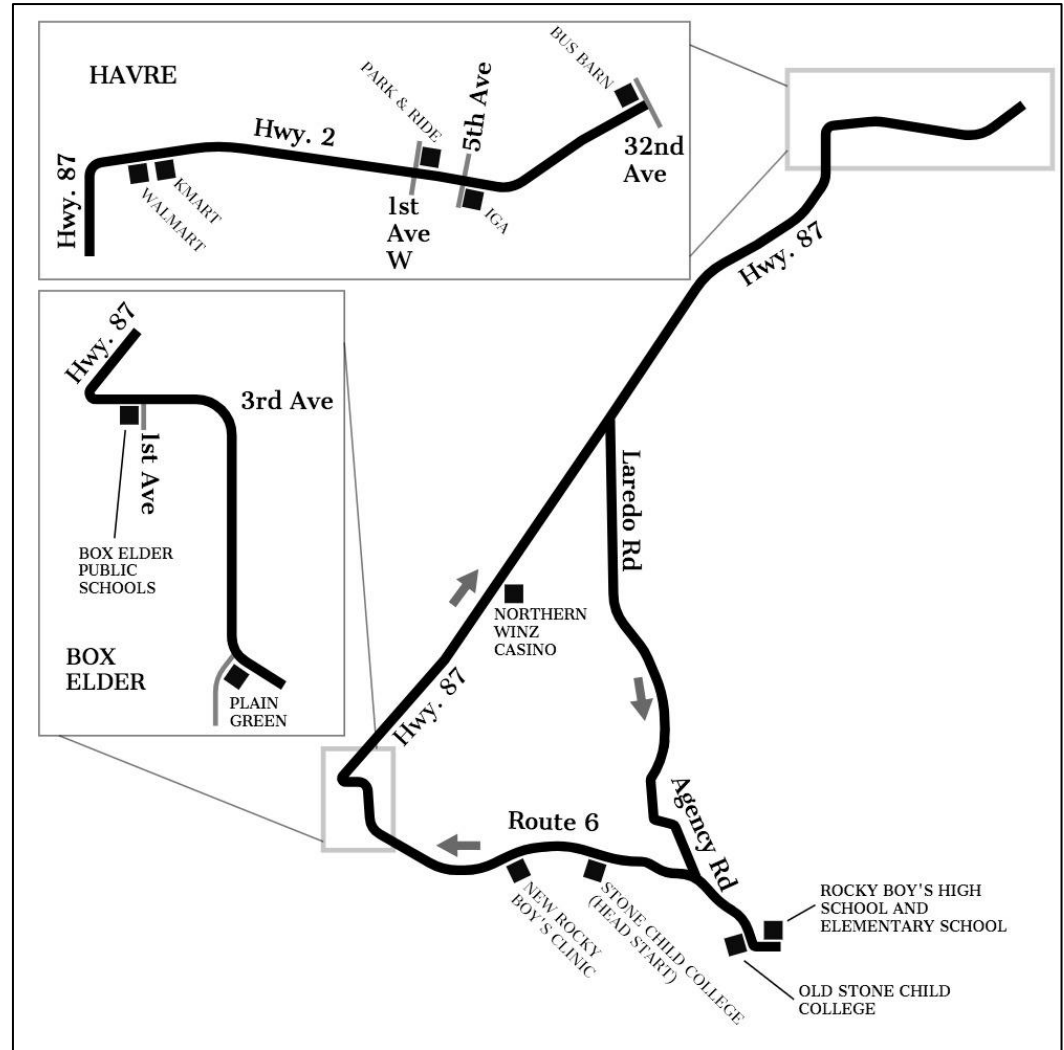

BLUE LINE Havre - Rocky Boy's - Box Elder (Mon-Fri)

MORNING ROUTE - MONDAY THROUGH FRIDAY	
Bus Barn (Havre)	6:50a
IGA (Havre)	6:55a
Park and Ride (Havre)	7:00a
Kmart (Havre)	7:05a
Old Stone Child College	7:35a
Rocky Boy's High School	7:40a
Rocky Boy's Elementary School	7:42a
Stone Child College (Head Start)	7:45a
New Rocky Boy's Clinic	8:00a
Plain Green (Box Elder)	8:08a
Box Elder Public Schools	8:10a
Northern Winz (Laredo)	8:20a
Park and Ride (Havre)*	8:40a

AFTERNOON ROUTE - MONDAY THROUGH FRIDAY	
IGA (Havre)**	3:15p
Bullhook (Havre)**	3:16p
Wal-Mart (Havre)	3:30p
Rocky Boy's High School	4:10p
Old Stone Child College***	4:11p
Stone Child College (Head Start)	4:20p
New Rocky Boy's Clinic	4:30p
Plain Green (Box Elder)	4:34p
Box Elder Public Schools	4:35p
Northern Winz (Laredo)	4:40p
Wal-Mart (Havre)****	5:00p
Kmart (Havre)****	5:01p
Bus Barn (Havre)	5:15p

*Upon return to Havre, on-request drop-off service is available to Northern Montana Hospital, MSUN Cowan Hall, the SUB, IGA, and the Bullhook Clinic. Please speak to the driver for more information.

**On-request pickup service is available at Northern Montana Hospital, MSUN Cowan Hall, the SUB, and the Park and Ride. Please call 406-265-4762 to arrange a pickup.

***On-request pickup service is available at the Rocky Boy's Agency. Please call 406-265-4762 to arrange a pickup.

****Upon return to Havre, on-request drop-off service is available to the Hillview Apartments, Oakwood Village Apartments, and the Havre Tire Factory. Please speak to the driver for more information.