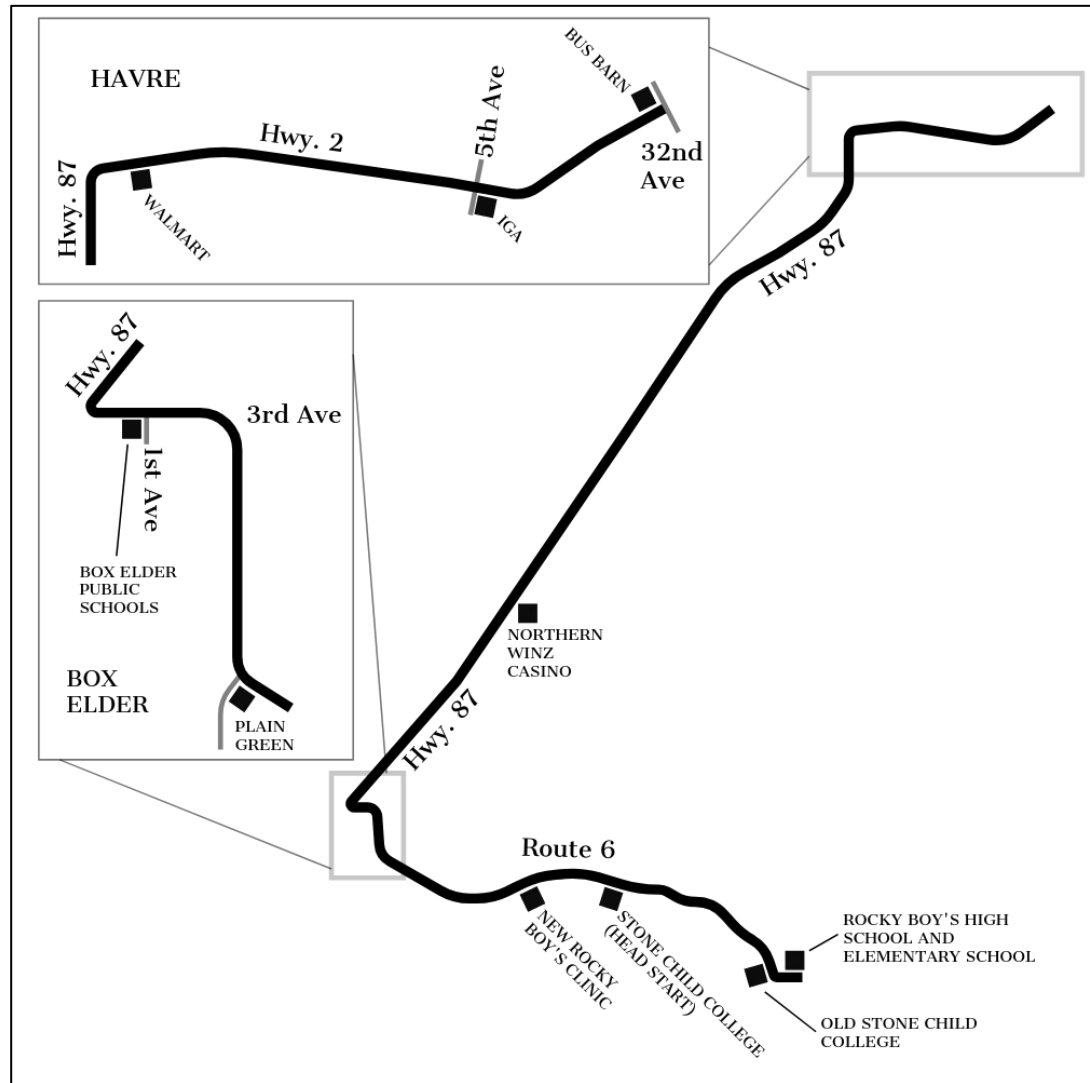

BLUE LINE Havre - Rocky Boy's - Box Elder (Mon-Fri)

MORNING ROUTE - MONDAY THROUGH FRIDAY	
Bus Barn (Havre)	6:50a
IGA (Havre)*	7:00a
Wal-Mart (Havre)	7:05a
Box Elder Public Schools	7:30a
Plain Green (Box Elder)	7:32a
New Rocky Boy's Clinic	7:40a
Stone Child College (Head Start)	7:45a
Rocky Boy's High School	8:00a
Park and Ride (Havre)**	8:30a

AFTERNOON ROUTE - MONDAY THROUGH FRIDAY	
IGA (Havre)***	3:15p
Bullhook (Havre)***	3:16p
Wal-Mart (Havre)	3:30p
Rocky Boy's High School	4:10p
Old Stone Child College****	4:11p
Stone Child College (Head Start)	4:20p
New Rocky Boy's Clinic	4:30p
Plain Green (Box Elder)	4:34p
Box Elder Public Schools	4:35p
Northern Winz (Laredo)	4:40p
Wal-Mart (Havre)*****	5:00p
Bus Barn (Havre)	5:15p

*On-request pickup service is available at the Havre Tire Factory, the Emporium Food & Fuel Store, and the Park & Ride. Please call 406-265-4762 to arrange pickup.

**Upon return to Havre, on-request drop-off service is available to Northern Montana Hospital, MSUN Cowan Hall, the SUB, IGA, and the Bullhook Clinic. Please speak to the driver for more information.

*****Upon return to Havre, on-request drop-off service is available to the Hillview Apartments, Oakwood Village Apartments, and the Havre Tire Factory. Please speak to the driver for more information.