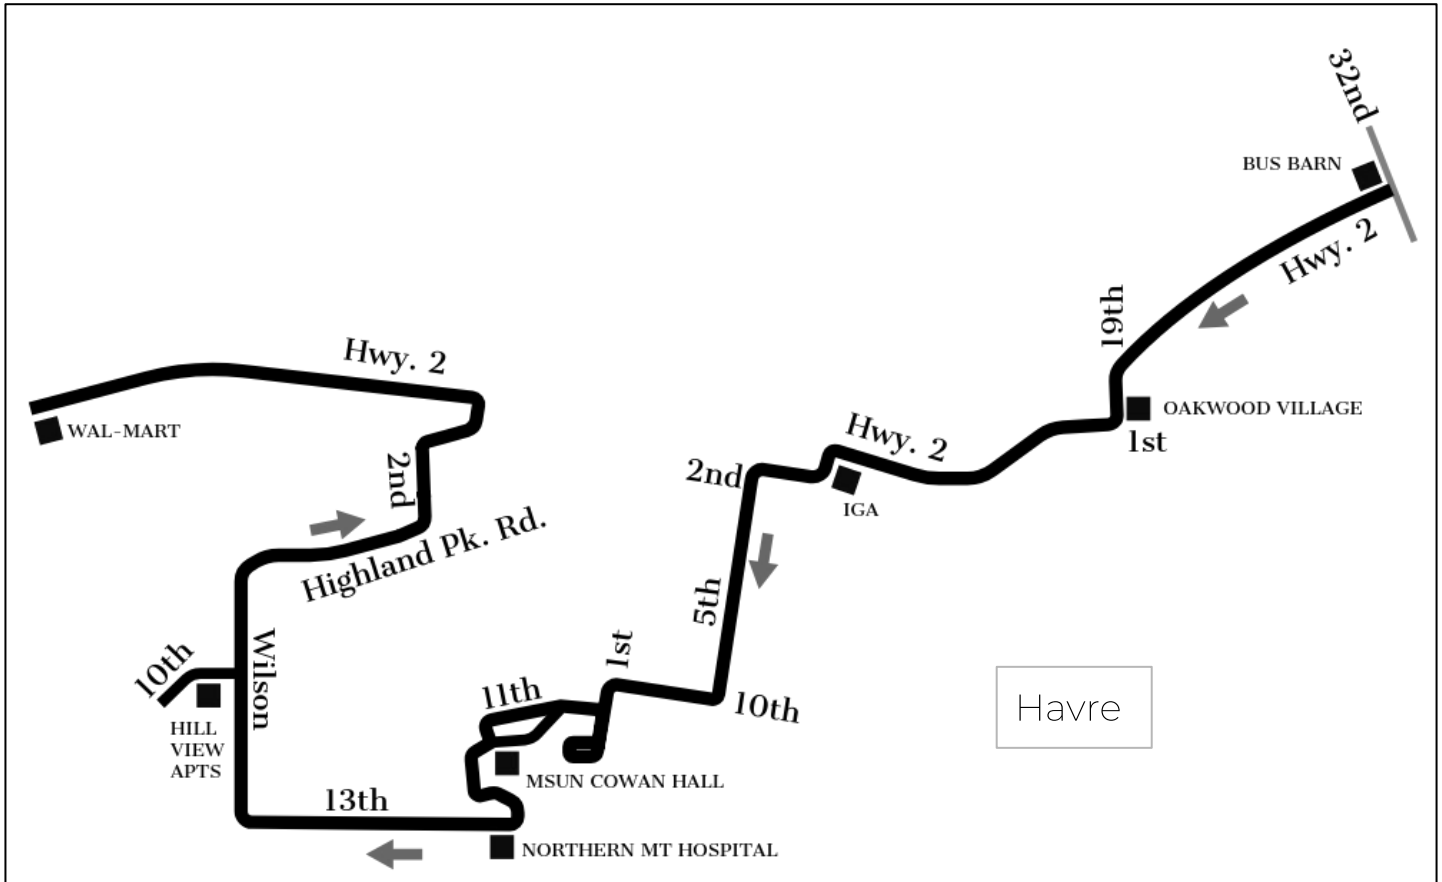

# PURPLE LINE

Havre local: Bus Barn, Wal-Mart (Mon-Fri)

MONDAY THROUGH FRIDAY	
Bus Barn (Havre)	6:35a
Oakwood Village (Havre)	6:40a
IGA (Havre)	6:44a
MSUN Cowan Hall (Havre)	6:48a
Northern MT Hospital (Havre)	6:50a
Hill View Apartments (Havre)	6:58a
Wal-Mart	7:04a

At Wal-Mart, this bus connects to the Blue Line to Rocky Boys.