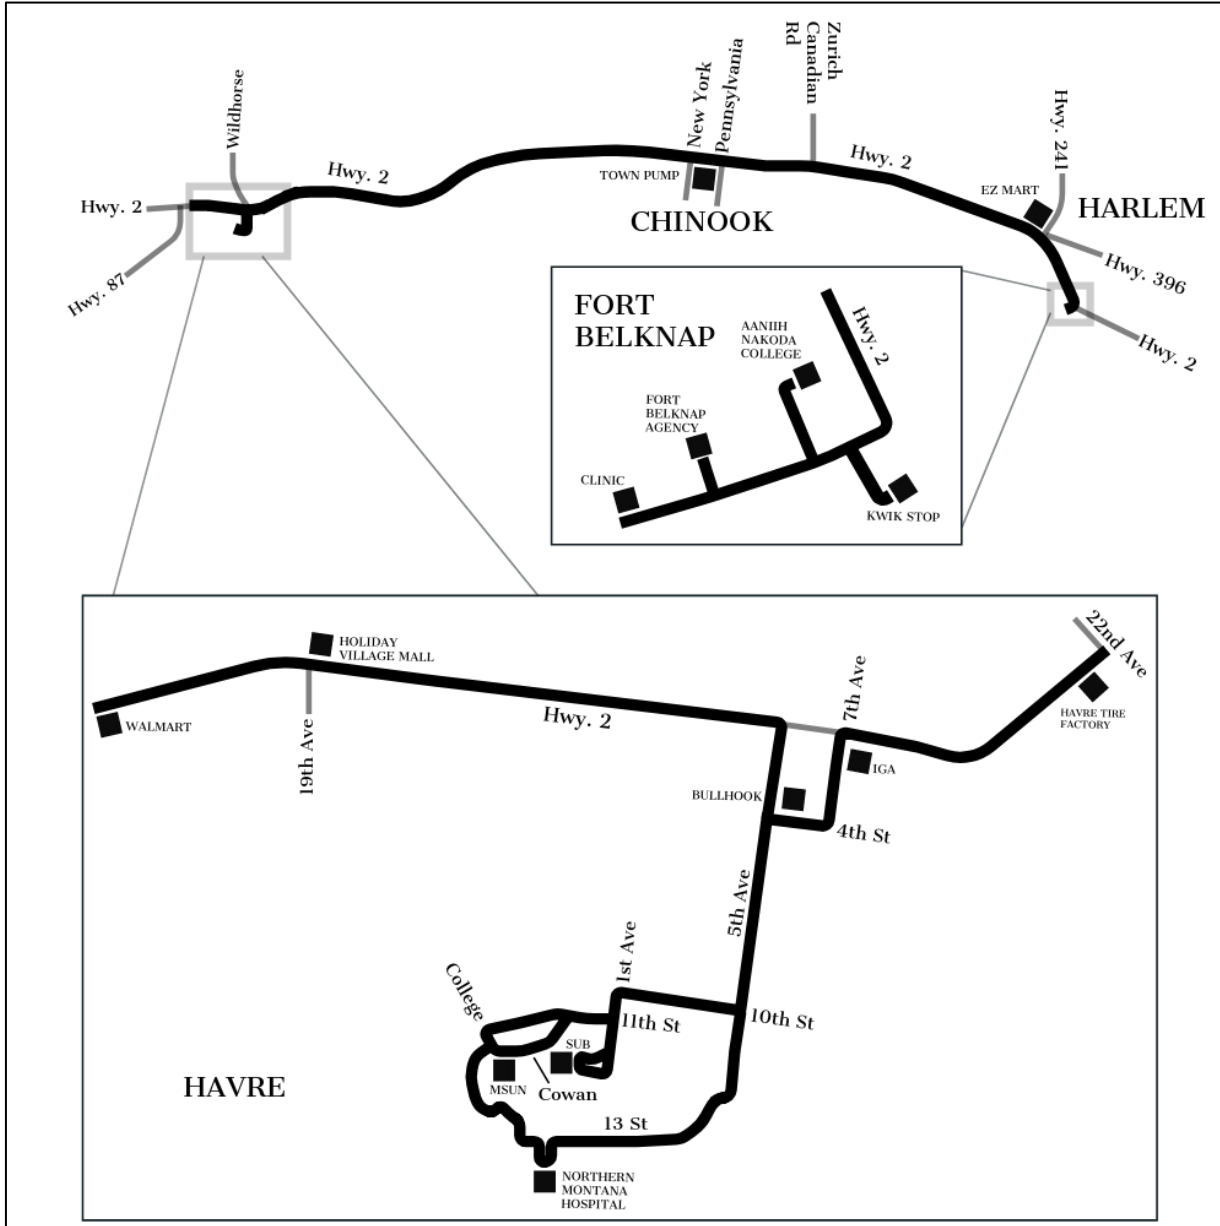

RED LINE Havre - Fort Belknap (Mon-Fri)

| TO FORT BELKNAP - MONDAY THROUGH FRIDAY | | |
|---|-------|-----------|
| IGA (Havre) | - | 3:15p |
| Bullhook (Havre) | - | 3:16p |
| MSUN Cowan Hall (Havre) | - | 3:20p |
| Specialty Clinic (Havre) | - | call stop |
| Northern MT Hospital (Havre) | - | 3:25p |
| Family Medical Center (Havre) | - | call stop |
| Holiday Village Mall (Havre) | - | 3:35p |
| Park and Ride (Havre) | 6:55a | 3:40p |
| IGA (Havre) | 7:00a | - |
| Havre Tire Factory | 7:03a | - |
| Town Pump (Chinook) | 7:25a | 4:10p |
| EZ Mart (Harlem) | 7:50a | 4:40p |
| Kwik Stop (Fort Belknap) | 8:00a | 4:45p |

| TO HAVRE - MONDAY THROUGH FRIDAY | | |
|----------------------------------|-----------|-------|
| Kwik Stop (Fort Belknap) | 8:00a | 5:00p |
| EZ Mart (Harlem) | 8:05a | 5:05p |
| Town Pump (Chinook) | 8:30a | 5:25p |
| Havre Tire Factory | - | 5:45p |
| IGA (Havre) | 9:00a | 5:50p |
| Bullhook (Havre) | 9:01a | - |
| MSUN Cowan Hall (Havre) | 9:05a | - |
| Specialty Clinic (Havre) | call stop | - |
| Northern MT Hospital (Havre) | 9:10a | - |
| Family Medical Center (Havre) | call stop | - |
| Park and Ride (Havre) | 9:25a | - |
| Holiday Village Mall (Havre) | 9:35a | - |
| Wal-Mart (Havre) | 9:36a | - |