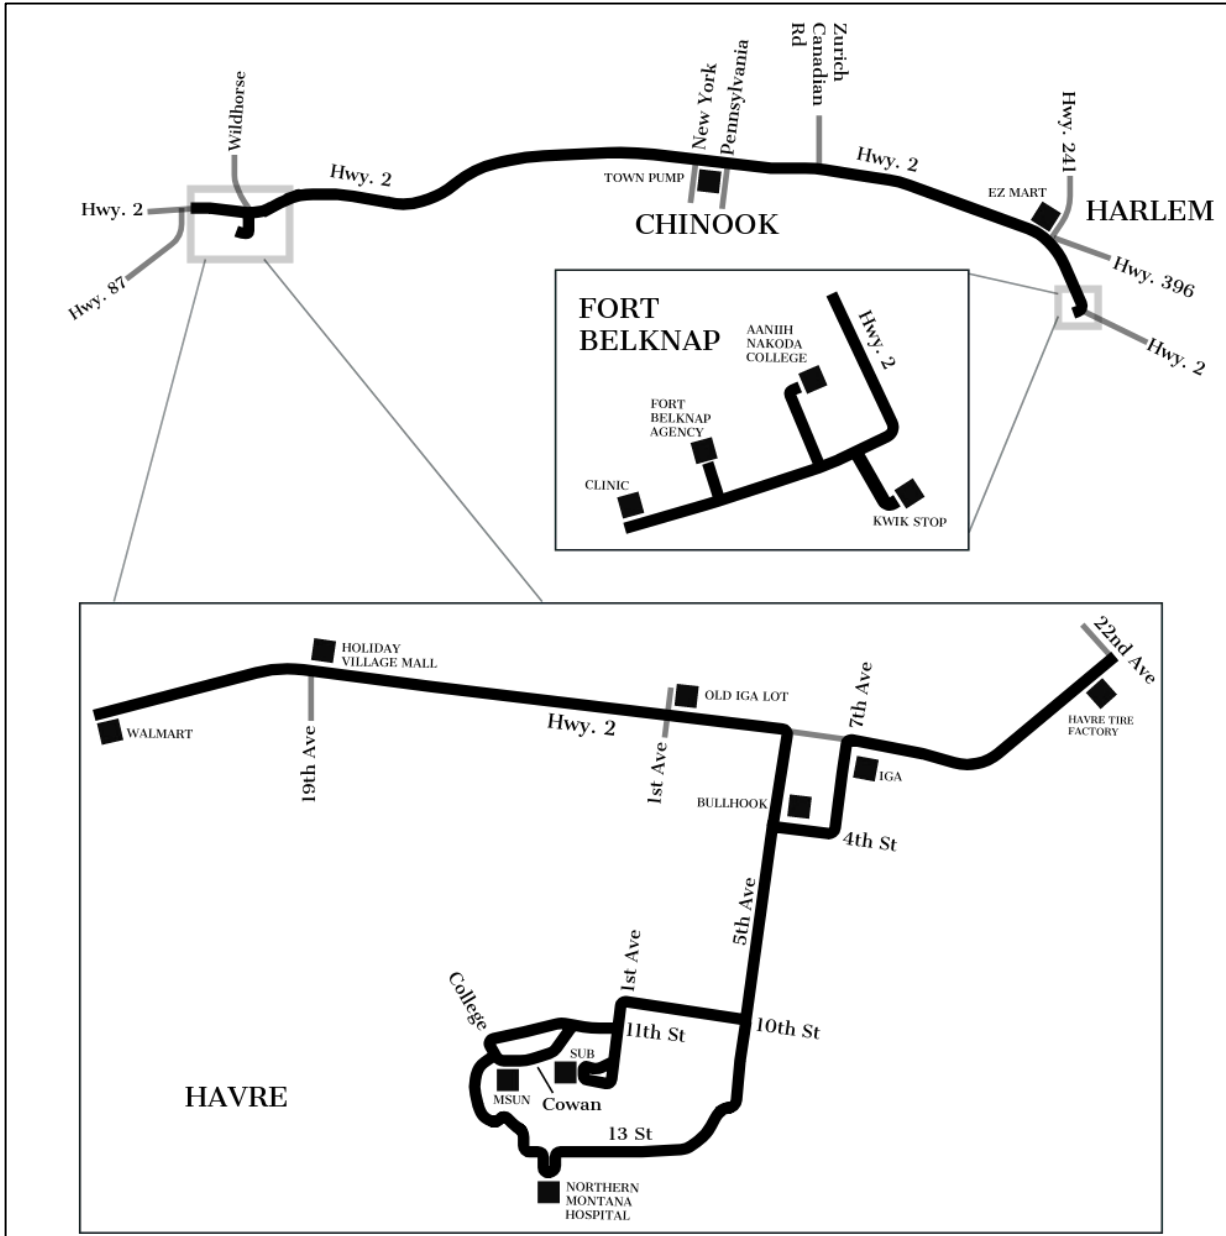

YELLOW LINE

Havre - Fort Belknap (Mon, Wed, Fri)

TO FORT BELKNAP - MON, WED, FRI	
IGA (Havre)	11:00a
MSUN Cowan Hall (Havre)	11:05a
Specialty Clinic (Havre)	call stop
Northern MT Hospital (Havre)	11:15a
Family Medical Center (Havre)	call stop
Old IGA Lot (Havre)	11:20a
Holiday Village Mall (Havre)	11:25a
Wal-Mart (Havre)	11:30a
Park and Ride (Havre)	11:40a
IGA (Havre)	11:45a
Bullhook (Havre)	11:46a
Havre Tire Factory	11:50a
Town Pump (Chinook)	12:10p
EZ Mart (Harlem)	12:40p
Kwik Stop (Fort Belknap)	12:45p

TO HAVRE - MON, WED, FRI	
Kwik Stop (Fort Belknap)	6:40a
EZ Mart (Harlem)	6:45a
Town Pump (Chinook)	7:15a
Havre Tire Factory	-
IGA (Havre)	7:40a
Bullhook (Havre)	7:41a
MSUN Cowan Hall (Havre)	7:45a
Specialty Clinic (Havre)	call stop
Northern MT Hospital (Havre)	7:55a
Family Medical Center (Havre)	call stop
Old IGA Lot (Havre)	8:05a
Holiday Village Mall (Havre)	8:10a
Wal-Mart (Havre)	8:20a