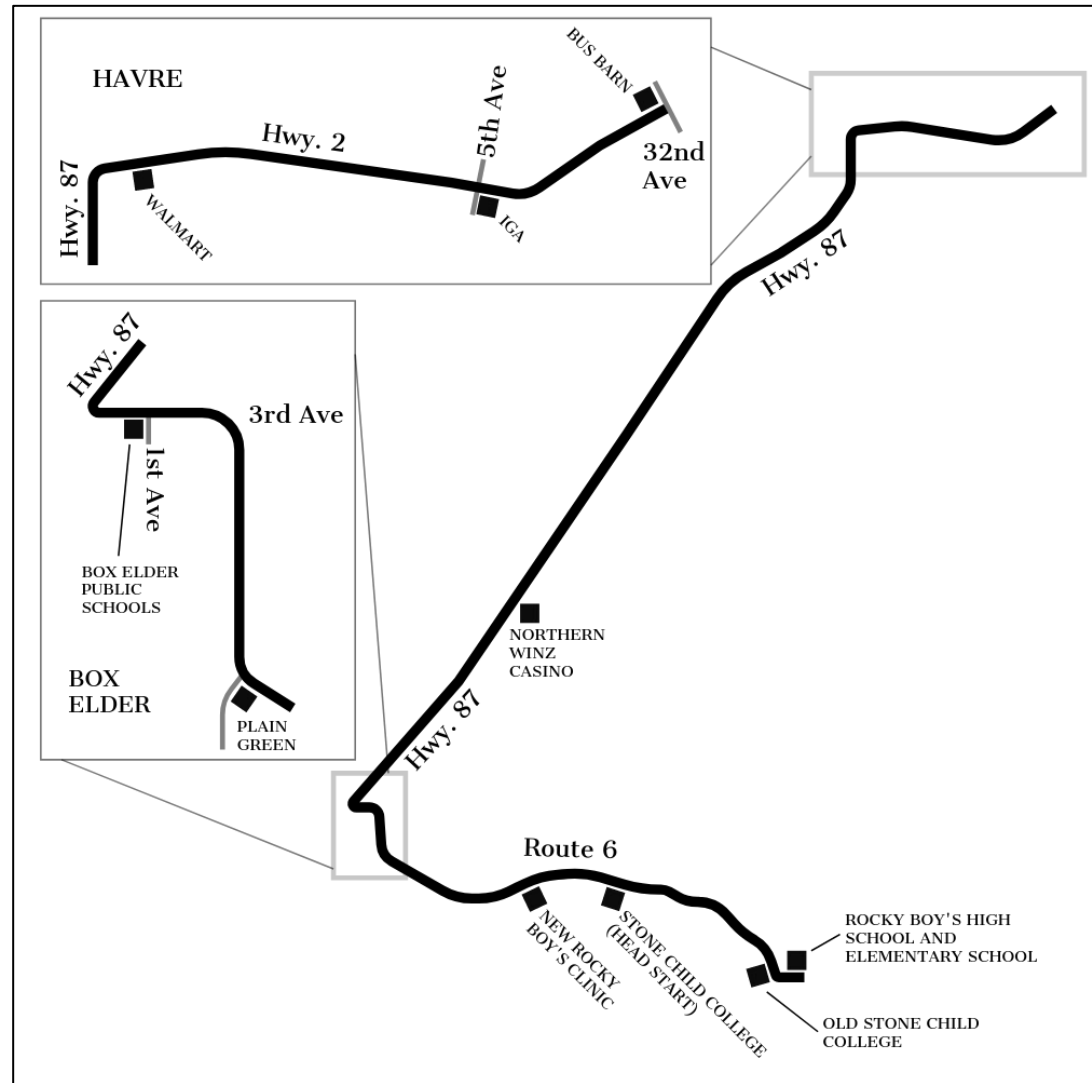

BLUE LINE Havre - Rocky Boy's - Box Elder (Mon-Fri)

MORNING ROUTE - MONDAY THROUGH FRIDAY	
Bus Barn (Havre)	6:50a
IGA (Havre)*	7:00a
Wal-Mart (Havre)	7:05a
Box Elder Public Schools	7:30a
Plain Green (Box Elder)	7:32a
New Rocky Boy's Clinic	7:40a
Stone Child College (Head Start)	7:45a
Rocky Boy's High School	8:00a
Park and Ride (Havre)**	8:30a
Bus Barn (Havre)	8:34a

AFTERNOON ROUTE - MONDAY THROUGH FRIDAY	
Bus Barn (Havre)	3:11p
IGA (Havre)***	3:15p
Bullhook (Havre)***	3:16p
Wal-Mart (Havre)	3:30p
Rocky Boy's High School	4:10p
Old Stone Child College****	4:11p
Stone Child College (Head Start)	4:20p
New Rocky Boy's Clinic	4:30p
Plain Green (Box Elder)	4:34p
Box Elder Public Schools	4:35p
Northern Winz (Laredo)	4:40p
Wal-Mart (Havre)*****	5:00p
Bus Barn (Havre)	5:15p

*On-request pickup service is available at the Havre Tire Factory, the Emporium Food & Fuel Store, and the Park & Ride. Please call 406-265-4762 to arrange pickup.

**Upon return to Havre, on-request drop-off service is available to Northern Montana Hospital, MSUN Cowan Hall, the SUB, IGA, and the Bullhook Clinic. Please speak to the driver for more information.

*****Upon return to Havre, on-request drop-off service is available to the Hillview Apartments, Oakwood Village Apartments, and the Havre Tire Factory. Please speak to the driver for more information.