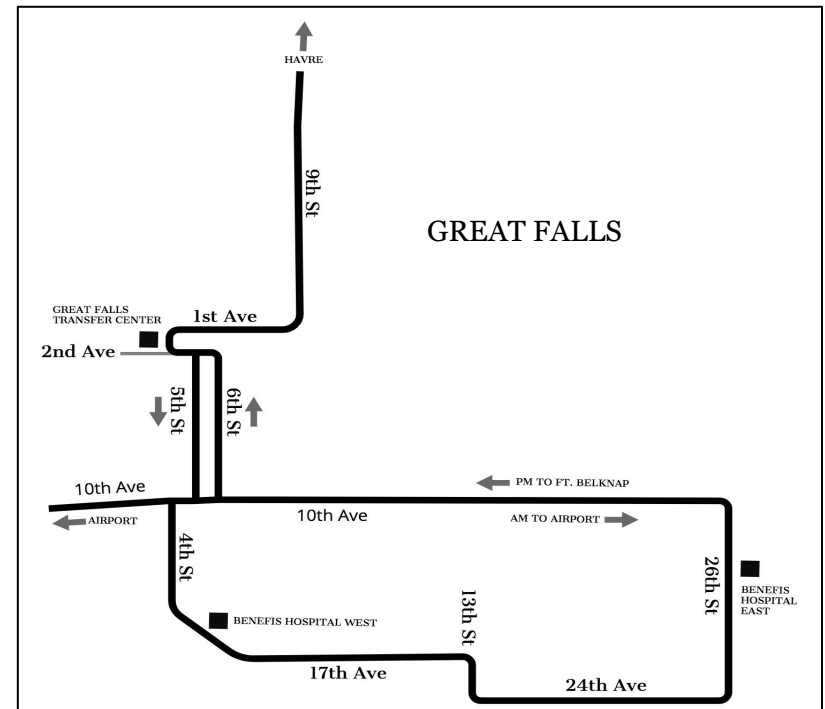

TO GREAT FALLS - MON, WED, FRI	
Bus Barn	9:00a*
IGA (Havre)	9:05a
MSUN Cowan Hall (Havre)	call stop
Specialty Clinic (Havre)	call stop
Northern MT Hospital (Havre)	call stop
Family Medical Center (Havre)	call stop
Bullhook (Havre)	call stop
Old IGA Lot (Havre)	call stop
Wal-Mart (Havre)	9:15a
Northern Winz (Laredo)	9:55a
Jitterbug (Box Elder)	10:05a
Great Falls Transfer Center	10:25a
Benefis West (Great Falls)	10:35a
Benefis East (Great Falls)	10:45a
Great Falls International Airport	10:55a

TO HAVRE - MON, WED, FRI	
Great Falls International Airport	12:30p
Benefis West (Great Falls)	12:40p
Benefis East (Great Falls)	12:45p
Great Falls Transfer Center	1:05p
Jitterbug (Box Elder)	2:45p
Northern Winz (Laredo)	3:00p
Wal-Mart (Havre)	call stop
Holiday Village Mall (Havre)	call stop
Old IGA Lot (Havre)	call stop
MSUN Cowan Hall (Havre)	call stop
Specialty Clinic (Havre)	call stop
Northern MT Hospital (Havre)	call stop
Family Medical Center (Havre)	call stop
IGA (Havre)	call stop
Bus Barn	3:45p*

 **GREEN LINE** Havre & Great Falls (Mon, Wed, & Fri)

*Red Line transfer point