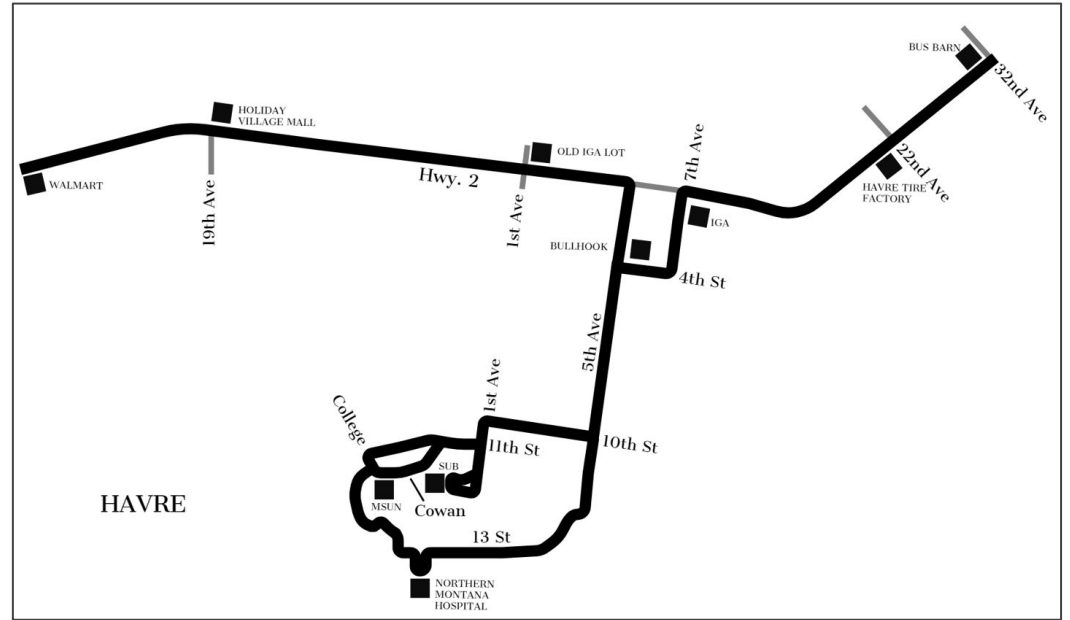

TO GREAT FALLS - MON, WED, FRI	
Bus Barn	9:00a*
IGA (Havre)	9:05a
MSUN Cowan Hall (Havre)	call stop
Specialty Clinic (Havre)	call stop
Northern MT Hospital (Havre)	call stop
Family Medical Center (Havre)	call stop
Bullhook (Havre)	call stop
Old IGA Lot (Havre)	call stop
Wal-Mart (Havre)	9:15a
Northern Winz (Laredo)	9:55a
Jitterbug (Box Elder)	10:05a
Great Falls Transfer Center	10:25a
Benefis West (Great Falls)	10:35a
Benefis East (Great Falls)	10:45a
Great Falls International Airport	10:55a

TO HAVRE - MON, WED, FRI	
Great Falls International Airport	12:30p
Benefis West (Great Falls)	12:40p
Benefis East (Great Falls)	12:45p
Great Falls Transfer Center	1:05p
Jitterbug (Box Elder)	2:45p
Northern Winz (Laredo)	3:00p
Wal-Mart (Havre)	call stop
Holiday Village Mall (Havre)	call stop
Old IGA Lot (Havre)	call stop
MSUN Cowan Hall (Havre)	call stop
Specialty Clinic (Havre)	call stop
Northern MT Hospital (Havre)	call stop
Family Medical Center (Havre)	call stop
IGA (Havre)	call stop
Bus Barn	3:45p*

 **GREEN LINE** Havre & Great Falls (Mon, Wed, & Fri)

*Red Line transfer point